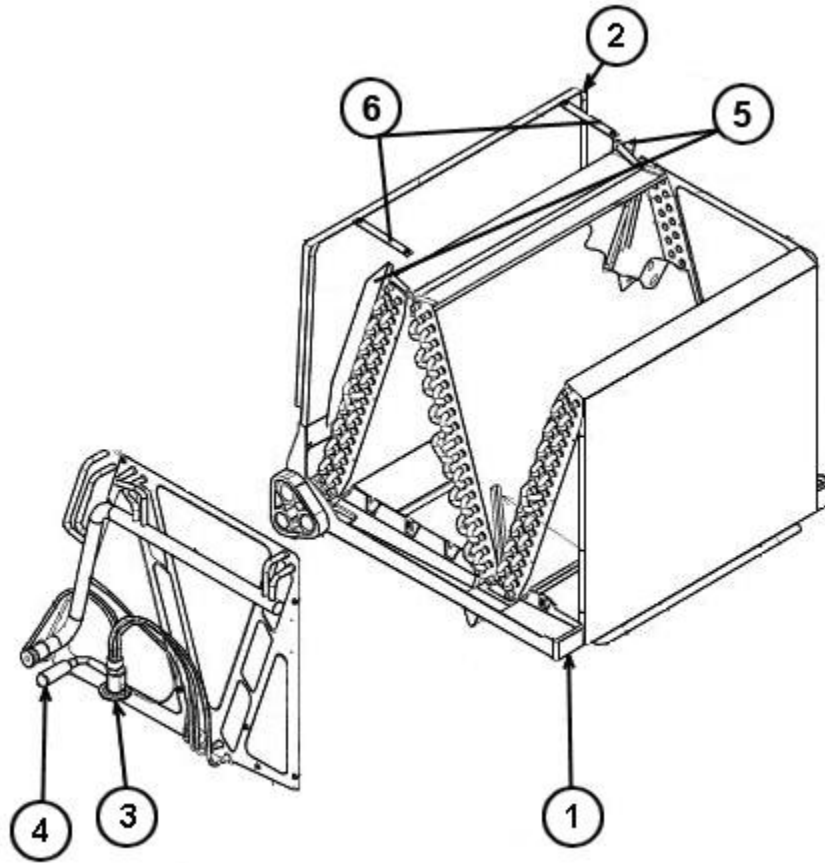

Active Coils

RCSL-HU3821CU

Parts List
16-October-2014

*This parts list is current as of the above revision date.
See <http://www.rheempartslists.net/92-42800-RCSL-HU3821CU.pdf> for the current revision.*

No.	Notes	Part Description	Part No.
		Drain Plug	68-100070-01
1	Stk	Drain Pan - Vertical	68-101129-03
2		Horizontal Adapter Kit - Includes Straps and Shields	RXHH-A04
3	Stk	TXV	61-102993-01
4		Elbow	82-101977-04